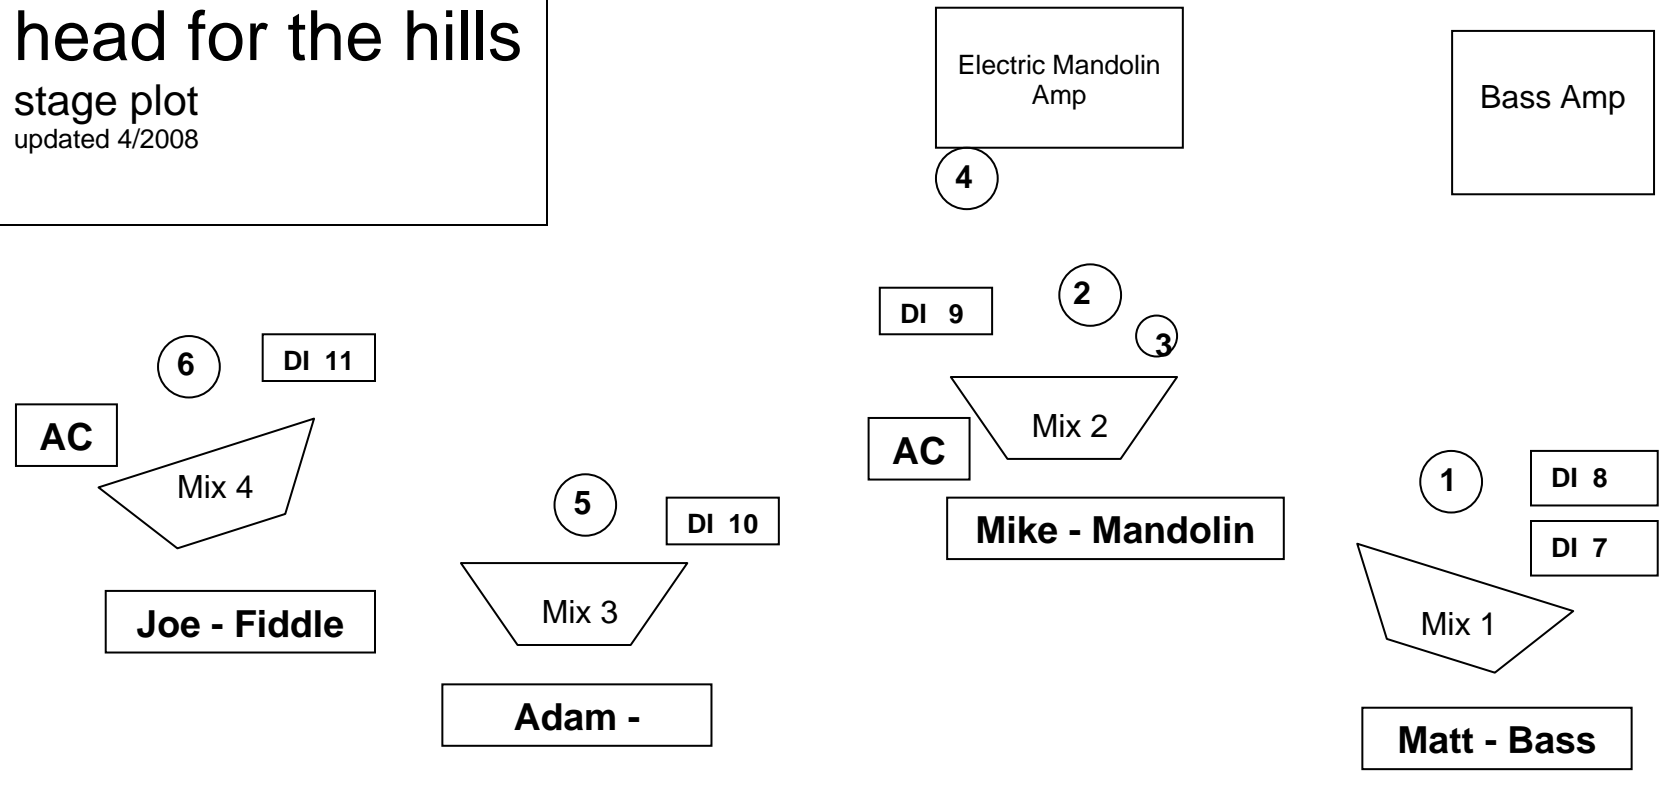

head for the hills

stage plot
updated 4/2008

Head for the Hills Input List			
	Instrument	Mic	Comment
1	Bass Vox	SM58	
2	Mando Vox	SM58	
3	Mando Solo	SM57	or AKG C1000 or other Condenser if available
4	Electric Mando	SM57	
5	Guitar Vox	SM58	
6	Fiddle Vox	Heil PR 20 (provided)	
7	Bass DI 1	Avalon U5 (provided)	
8	Bass DI 2	Passive (provided)	**Matt will let you know if he needs this or not
9	Mando DI	Passive (provided)	
10	Guitar DI	Passive (provided)	
11	Fiddle DI	LR Baggs (provided)	Phantom needed