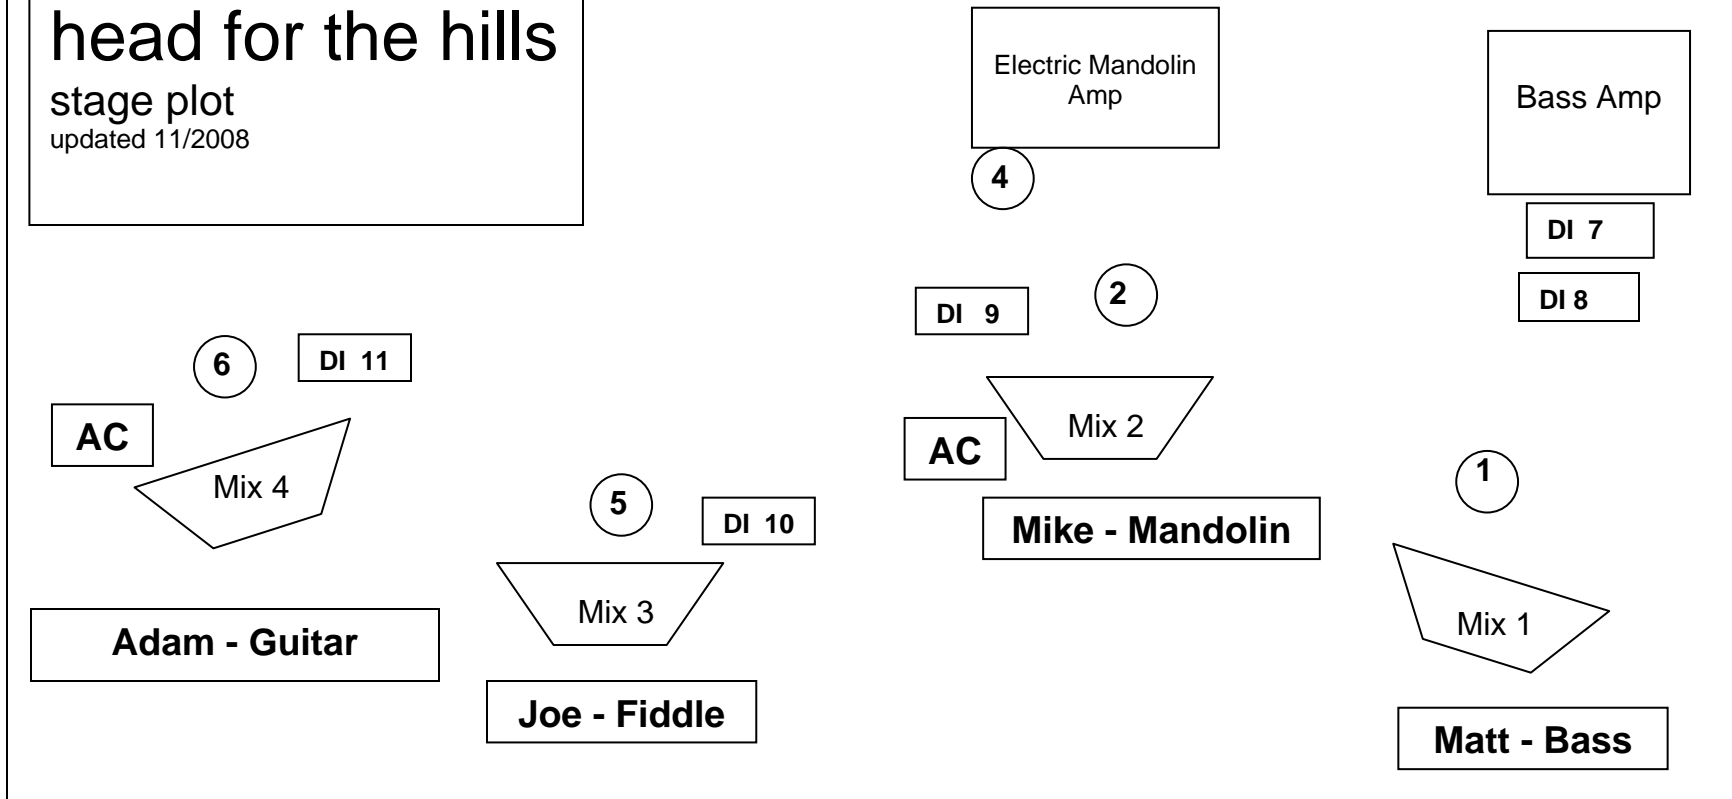

head for the hills

stage plot
updated 11/2008

Head for the Hills Input List			
	Instrument	Mic	Comment
1	Bass Vox	SM-58 or Beta-58 if avail	
2	Mando Vox	SM-58 or Beta-58 if avail	
X	XXXXXXXXX	XXXX	
4	Electric Mando	SM57	Or engineers preference
5	Fiddle Vox	Heil PR 20 (provided)	
6	Guitar Vox	SM-58 or Beta-58 if avail	
7	Bass DI 1	Avalon U5 (provided)	
8	Bass DI 2	Aguilar Tone Hammer (provided)	Phantom Needed
9	Mando DI	Needed	
10	Fiddle DI	LR Baggs (provided)	
11	Guitar DI	Passive (provided)	Phantom needed